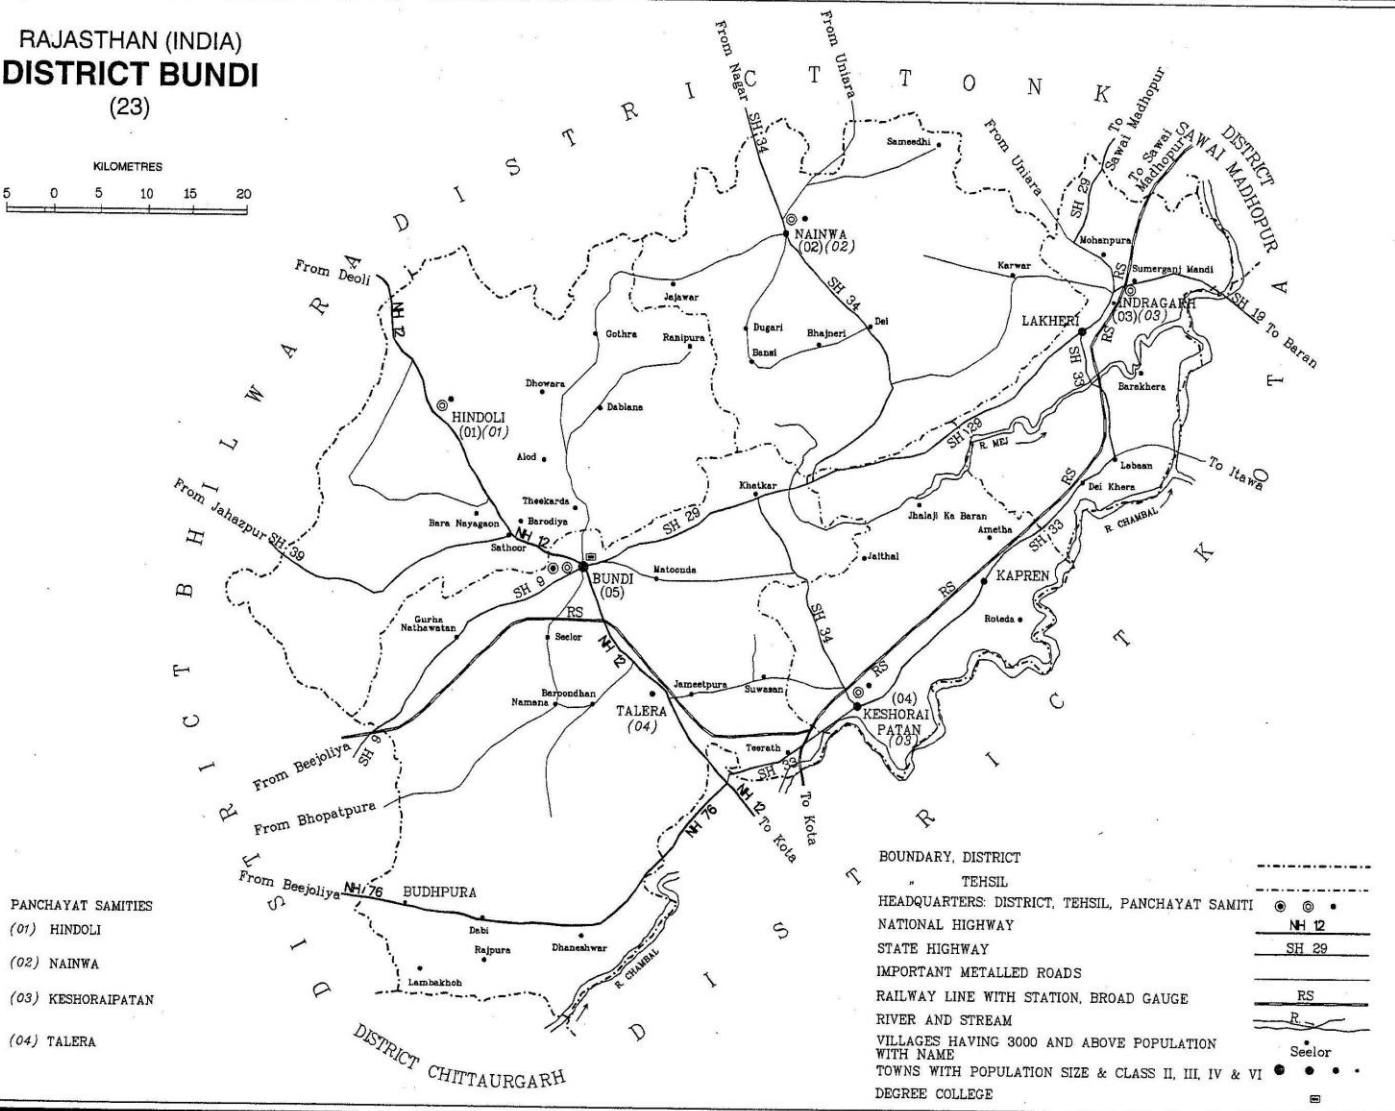

RAJASTHAN (INDIA)
DISTRICT BUNDI
 (23)

- PANCHAYAT SAMITIS
- (01) HINDOLI
 - (02) NAINWA
 - (03) KESHORAI PATAN
 - (04) TALERA

- BOUNDARY, DISTRICT
- TEHSIL
- HEADQUARTERS: DISTRICT, TEHSIL, PANCHAYAT SAMITI
- NATIONAL HIGHWAY
- STATE HIGHWAY
- IMPORTANT METALLED ROADS
- RAILWAY LINE WITH STATION, BROAD GAUGE
- RIVER AND STREAM
- VILLAGES HAVING 3000 AND ABOVE POPULATION WITH NAME
- TOWNS WITH POPULATION SIZE & CLASS II, III, IV & VI
- DEGREE COLLEGE