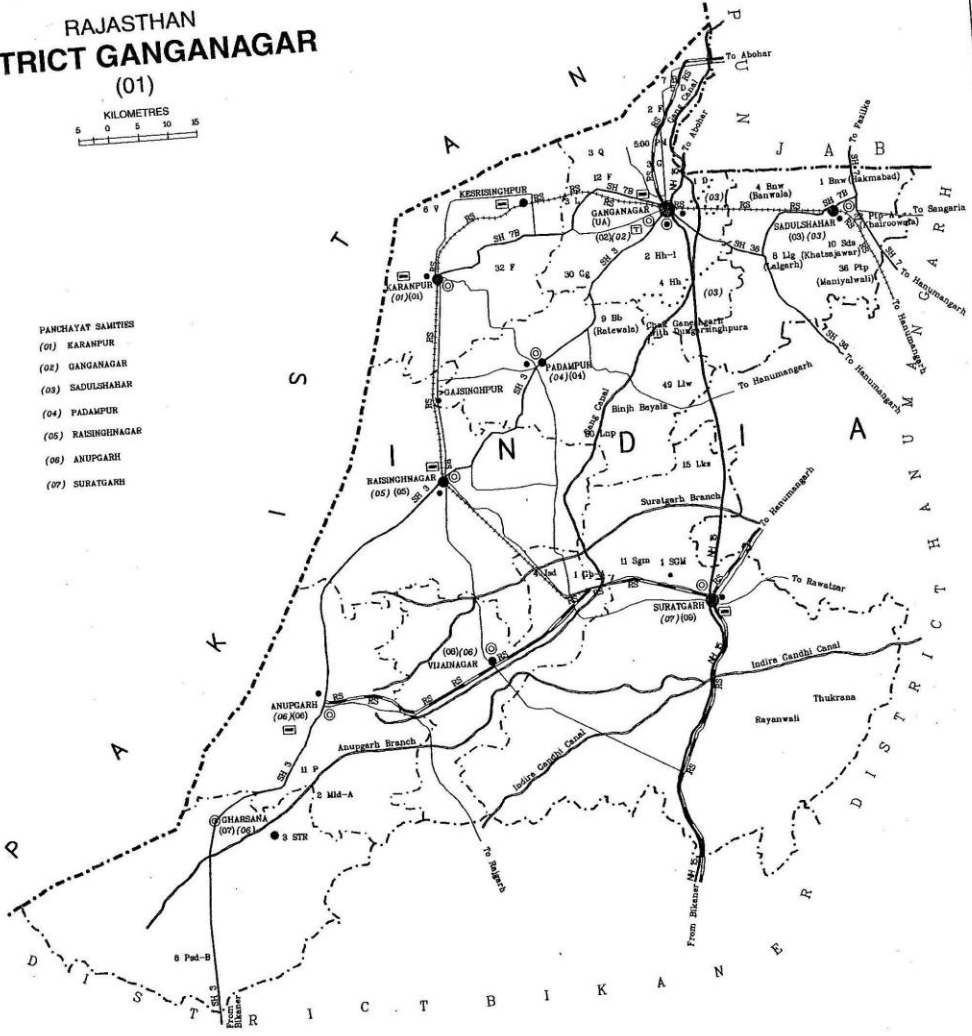

RAJASTHAN DISTRICT GANGANAGAR (01)

- PANCHAYAT SAMITIS
 (01) KARANPUR
 (02) GANGANAGAR
 (03) SADULSHAHAR
 (04) PADAMPUR
 (05) RAISINGHAGAR
 (06) ANUPGARH
 (07) SURATGARH

- BOUNDARY, INTERNATIONAL
 STATE
 DISTRICT
 TEHSIL
 PANCHAYAT SAMITI
- HEADQUARTERS, DISTRICT, TEHSIL, PANCHAYAT SAMITI
- NATIONAL HIGHWAY
 STATE HIGHWAY
 IMPORTANT METALLED ROADS
 RAILWAY LINE WITH STATION, BROAD GAUGE
 RAILWAY LINE WITH STATION, METRE GAUGE
 CANAL
- VILLAGES HAVING 3000 & ABOVE POPULATION WITH NAME
 TOWNS WITH POPULATION SIZE & CLASS I, II, III, IV, V & VI
 DEGREE COLLEGE, TECHNICAL INSTITUTE