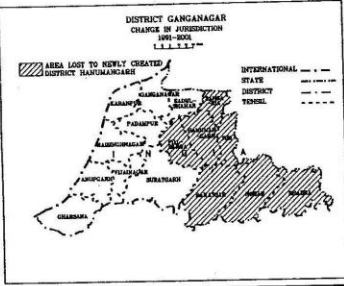

RAJASTHAN DISTRICT GANGANAGAR (01)

- PANCHAYAT SAMITIS
 (01) KARANPUR
 (02) GANGANAGAR
 (03) SADULSHAHAR
 (04) PADAMPUR
 (05) RAISINGHAGAR
 (06) ANUPGARH
 (07) SURATGARH

- BOUNDARY, INTERNATIONAL
 STATE
 DISTRICT
 TEHSIL
 PANCHAYAT SAMITI
- HEADQUARTERS, DISTRICT, TEHSIL, PANCHAYAT SAMITI
- NATIONAL HIGHWAY
 STATE HIGHWAY
 IMPORTANT METALLED ROADS
 RAILWAY LINE WITH STATION, BROAD GAUGE
 RAILWAY LINE WITH STATION, METRE GAUGE
 CANAL
- VILLAGES HAVING 3000 & ABOVE POPULATION WITH NAME
 TOWNS WITH POPULATION SIZE & CLASS I, II, III, IV, V & VI
 DEGREE COLLEGE, TECHNICAL INSTITUTE