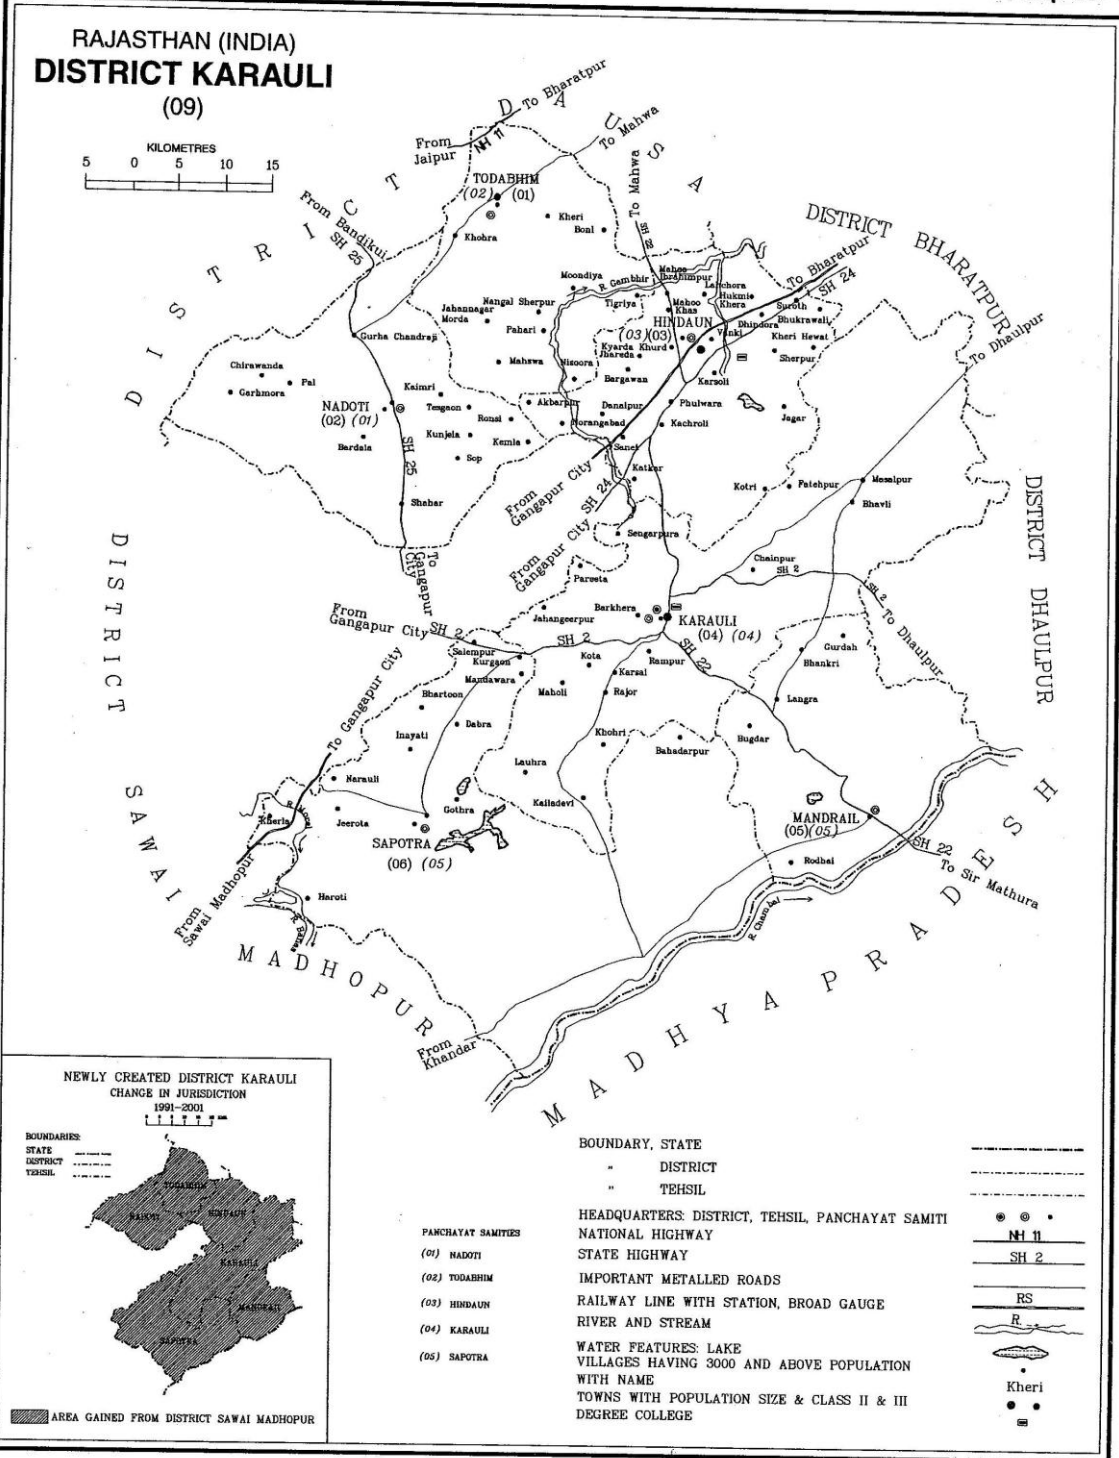

RAJASTHAN (INDIA)
DISTRICT KARAU LI
 (09)

NEWLY CREATED DISTRICT KARAU LI
 CHANGE IN JURISDICTION
 1991-2001

BOUNDARIES:
 STATE - - - - -
 DISTRICT - - - - -
 TEHSIL - - - - -

AREA GAINED FROM DISTRICT SAWAI MADHOPUR

PANCHAYAT SAMITIS
 (01) NADOTI
 (02) TODABHIM
 (03) HINDAUN
 (04) KARAU LI
 (05) SAPOTRA

BOUNDARY, STATE
 - - - - - DISTRICT
 - - - - - TEHSIL

HEADQUARTERS: DISTRICT, TEHSIL, PANCHAYAT SAMITI
 NATIONAL HIGHWAY
 STATE HIGHWAY
 IMPORTANT METALLED ROADS
 RAILWAY LINE WITH STATION, BROAD GAUGE
 RIVER AND STREAM