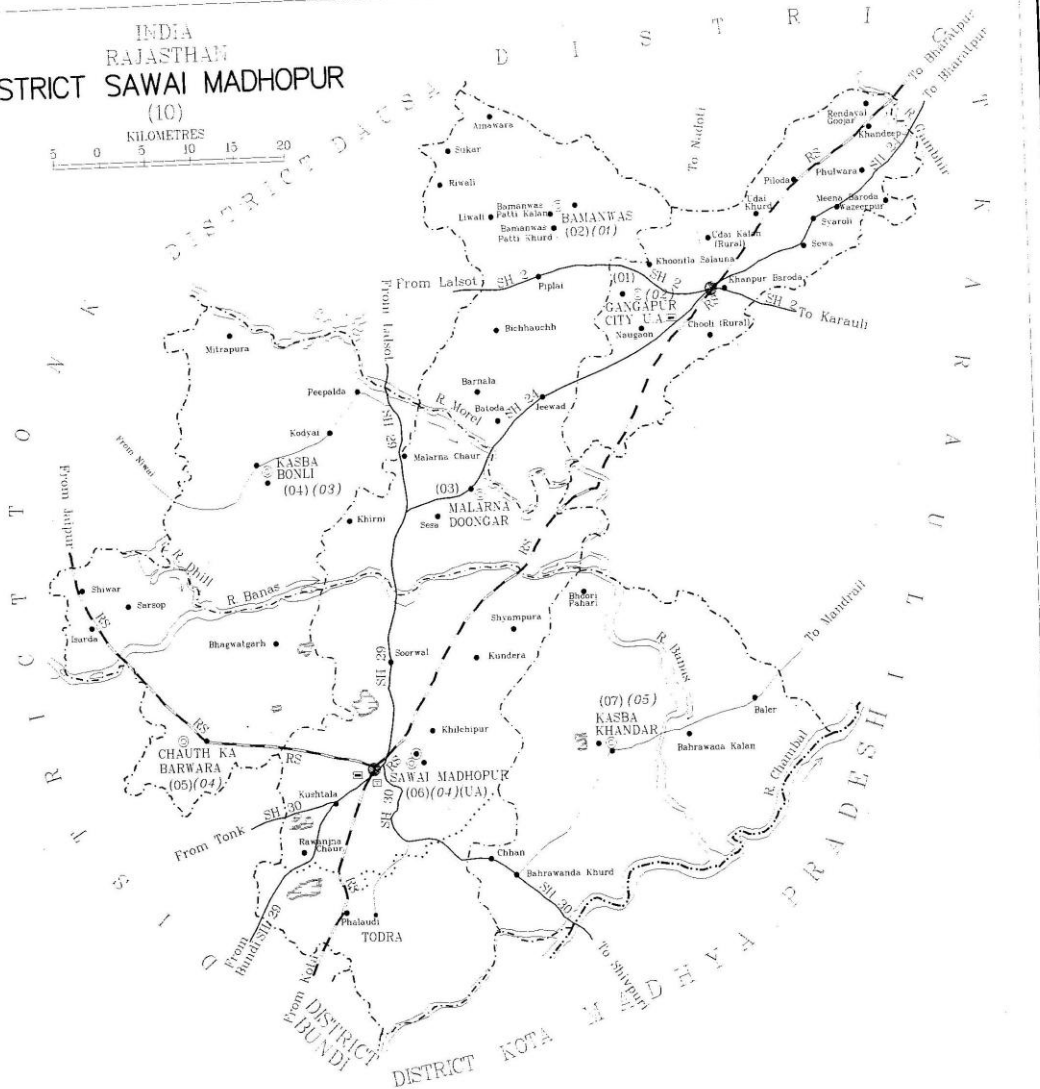

INDIA
RAJASTHAN
DISTRICT SAWAI MADHOPUR
(10)

- PANCHAYAT SAMITIES
- (01) BAMANWAS
 - (02) GANGAPUR
 - (03) BONLI
 - (04) SAWAI MADHOPUR
 - (05) KHANDAR

BOUNDARY STATE	---
DISTRICT	- - - - -
TEHSIL
PANCHAYAT SAMITI
HEADQUARTERS DISTRICT, TEHSIL, PANCHAYAT SAMITI	● ○ ●
STATE HIGHWAY	SH 29
IMPORTANT METALLED ROADS	RS
RAILWAY LINE WITH STATION, BROAD GAUGE	—R—
RIVER AND STREAM	R
WATER FEATURES TANK	⊠
VILLAGES HAVING 3000 AND ABOVE POPULATION WITH NAME	●
TOWNS WITH POPULATION SIZE & CLASS I & V	○
DEGREE COLLEGE TECHNICAL INSTITUTE	⊠