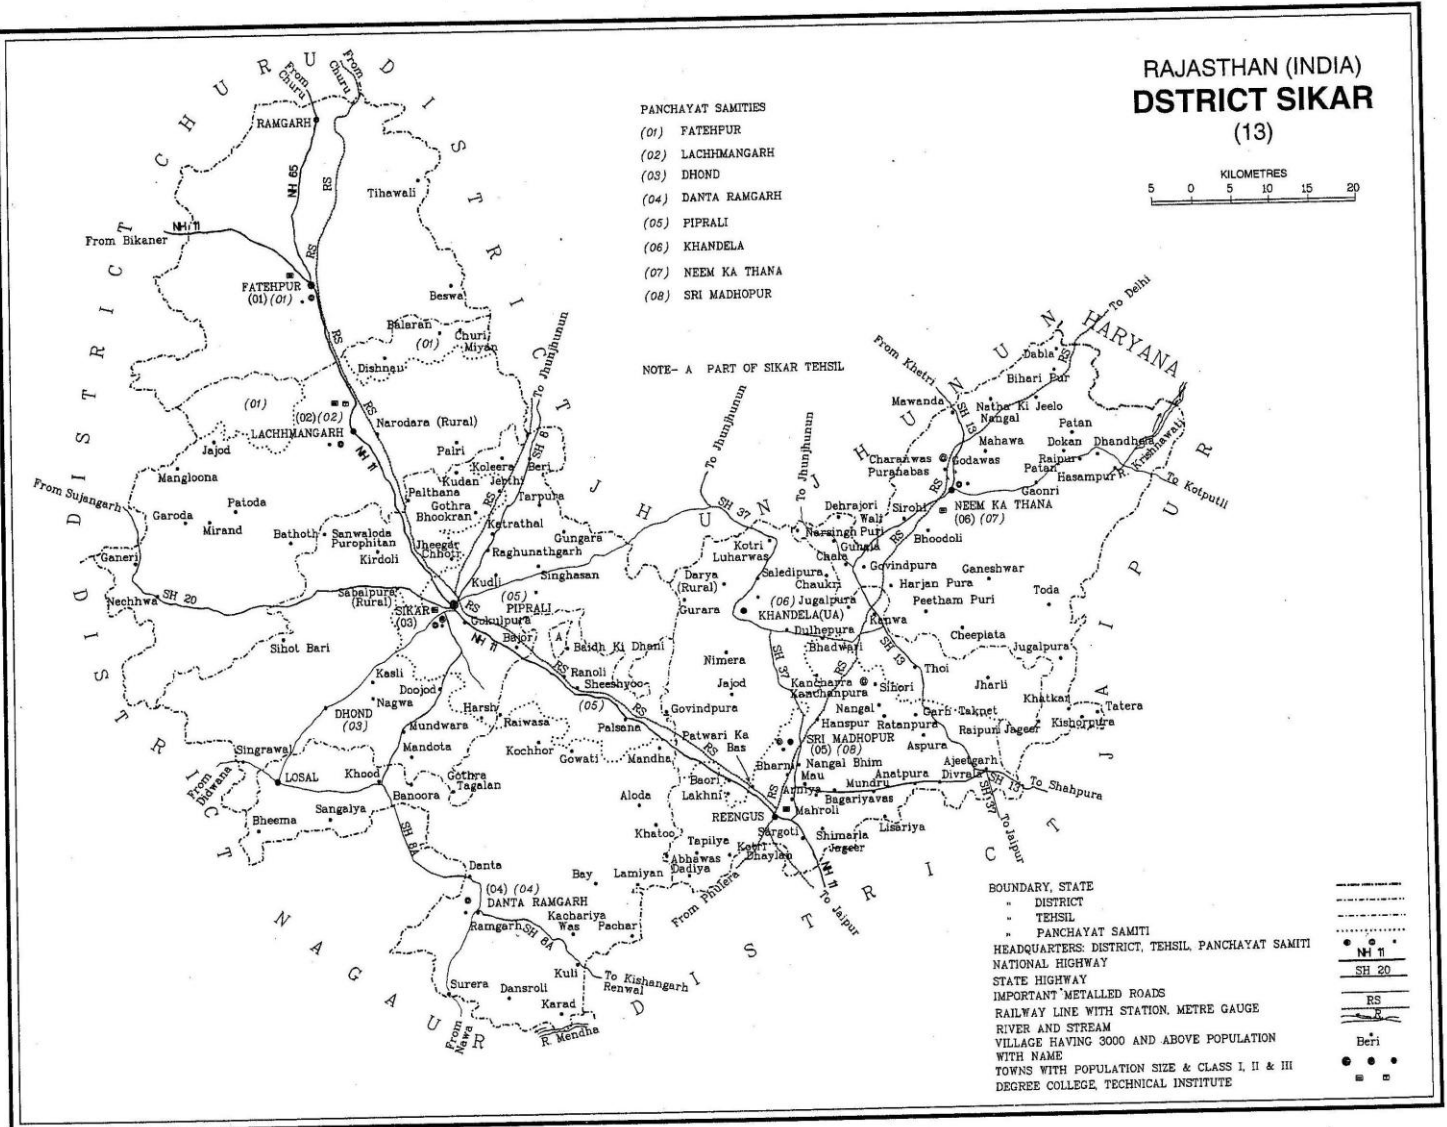

RAJASTHAN (INDIA)
DISTRICT SIKAR
 (13)

- PANCHAYAT SAMITIES
- (01) FATEHPUR
 - (02) LACHHMANGARH
 - (03) DHOND
 - (04) DANTA RAMGARH
 - (05) PIPRALI
 - (06) KHANDELA
 - (07) NEEM KA THANA
 - (08) SRI MADHOPUR

NOTE- A PART OF SIKAR TEHSIL

- BOUNDARY, STATE
 - - - - - DISTRICT
 - - - - - TEHSIL
 - - - - - PANCHAYAT SAMITI
- HEADQUARTERS, DISTRICT, TEHSIL, PANCHAYAT SAMITI
 ● ○ ●
- NATIONAL HIGHWAY
 NH 11
- STATE HIGHWAY
 SH 20
- IMPORTANT METALLED ROADS
 RS
- RAILWAY LINE WITH STATION, METRE GAUGE
 —+—
- RIVER AND STREAM
 ~~~~~
- VILLAGE HAVING 3000 AND ABOVE POPULATION  
 ●
- WITH NAME  
 ○
- TOWNS WITH POPULATION SIZE & CLASS I, II & III  
 ● ● ●
- DEGREE COLLEGE, TECHNICAL INSTITUTE  
 ■ ■ ■